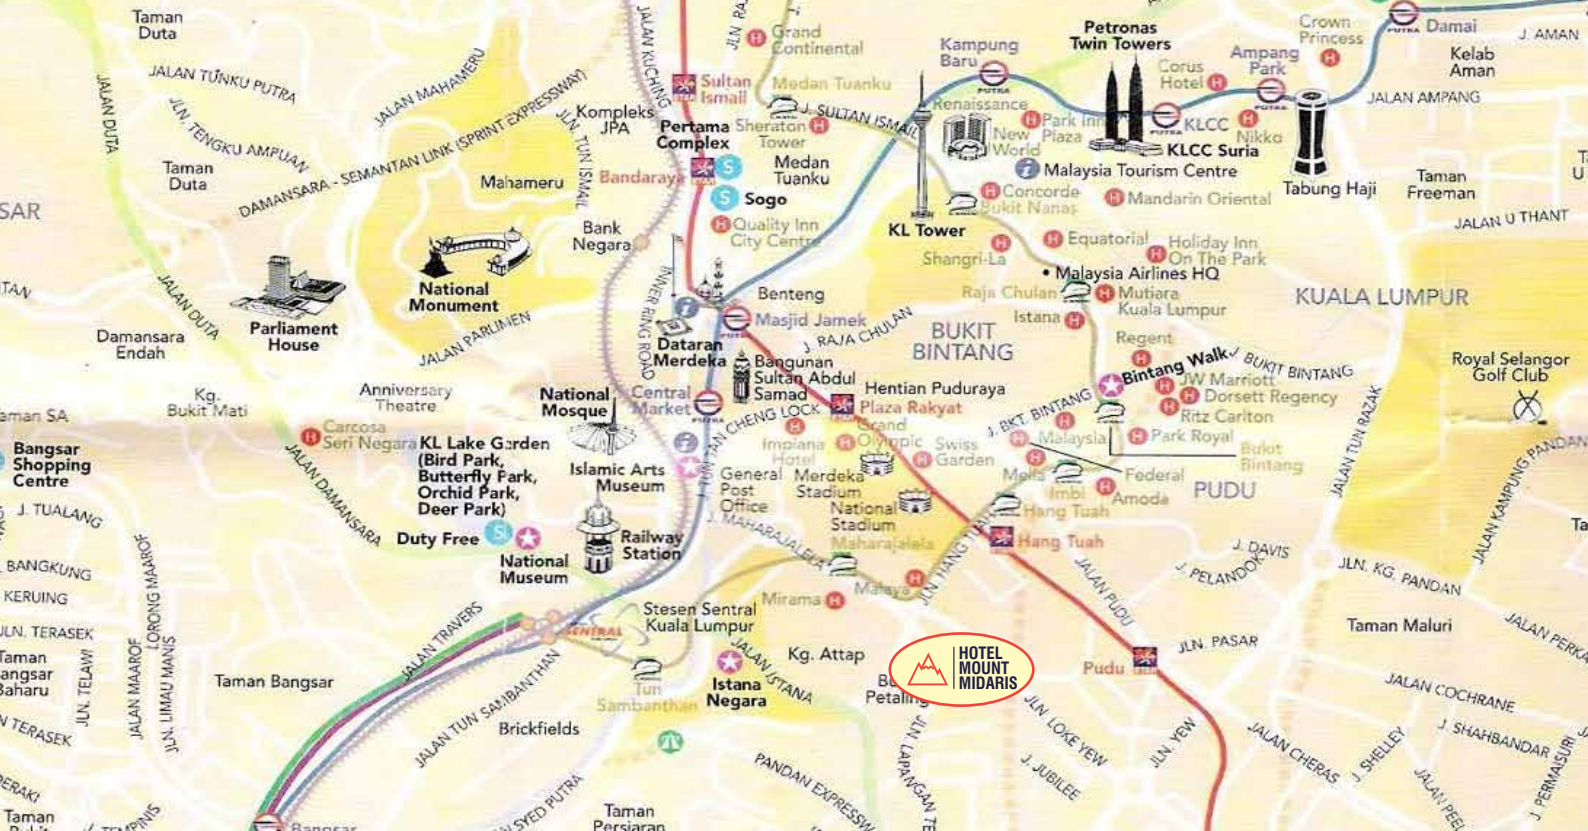

## About Hotel

Hotel Mount Midaris KL is a unique family friendly hotel offering spacious and cozy rooms for both domestic and foreign travellers. Located at Jalan Loke Yew, Pudu in Kuala Lumpur, Malaysia, Hotel Mount Midaris KL has customer friendly facilities like dedicated car parking, in house restaurant, swimming pool, gym, snooker and table tennis. Hotel Mount Midaris KL is well placed to give you a wonderful experience that's truly Malaysian!

## Location

Hotel Mount Midaris is located at the heart of Kuala Lumpur's Golden Triangle, close to Bukit Bintang. A 5-minute walk takes you to the capital's exclusive dining and shopping destinations including the latest standout attractions 'LaLaport Mall and KWC Fashion Wholesale'. KL's attractions and landmarks are also a short distance away, such as the Kuala Lumpur City Centre, Chinatown and KL's hottest nightspots.

## Distance

From Airport – 65 kms  
 From Pudu MRT – 0.5 km  
 From Bukit Bintang – 2 kms  
 From KLCC Petronas – 3 kms  
 From KL Central – 5 kms  
 TBS Bus Station – 10 kms  
 From Subang Jaya Airport – 25 kms

## Nearby Attractions

1. Bukit Bintang City Centre
2. LaLaport Shopping Mall
3. KWC Fashion Wholesale Mall
4. Jalan Alor Food Street
5. Berjaya Times Square
6. Pavilion Mall
7. Petronas Twin Towers
8. KLCC Park
9. KL Eco Forest Park & Tower
10. National Mosque of Malaysia
11. China Town
12. Sri Mahamariamman Temple
13. Central & Petaling Street Market
14. Pasar Pudu Market